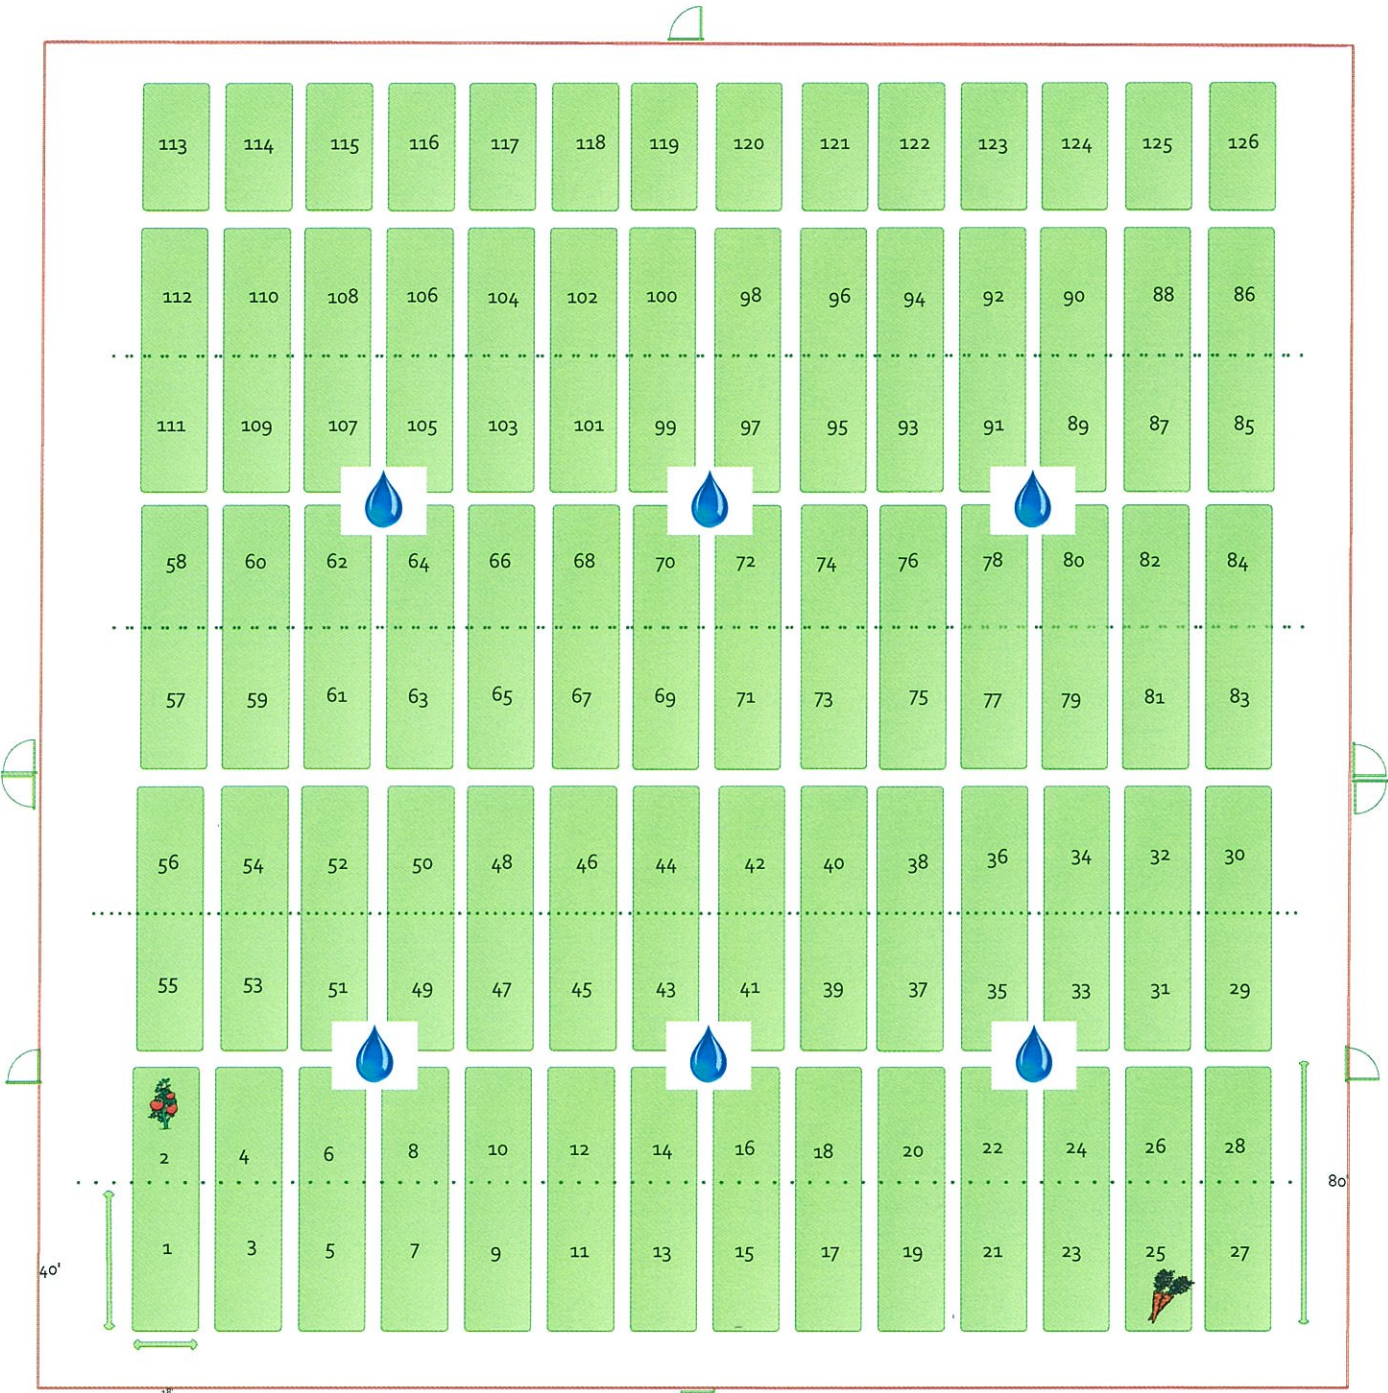

Newport News Community Garden Layout

To Warwick Boulevard (Route 60)

Gravel Parking Area

GATE
DOUBLE GATE

To Jefferson Avenue (Route 143)
To Interstate 64
To Lee Hall Mansion