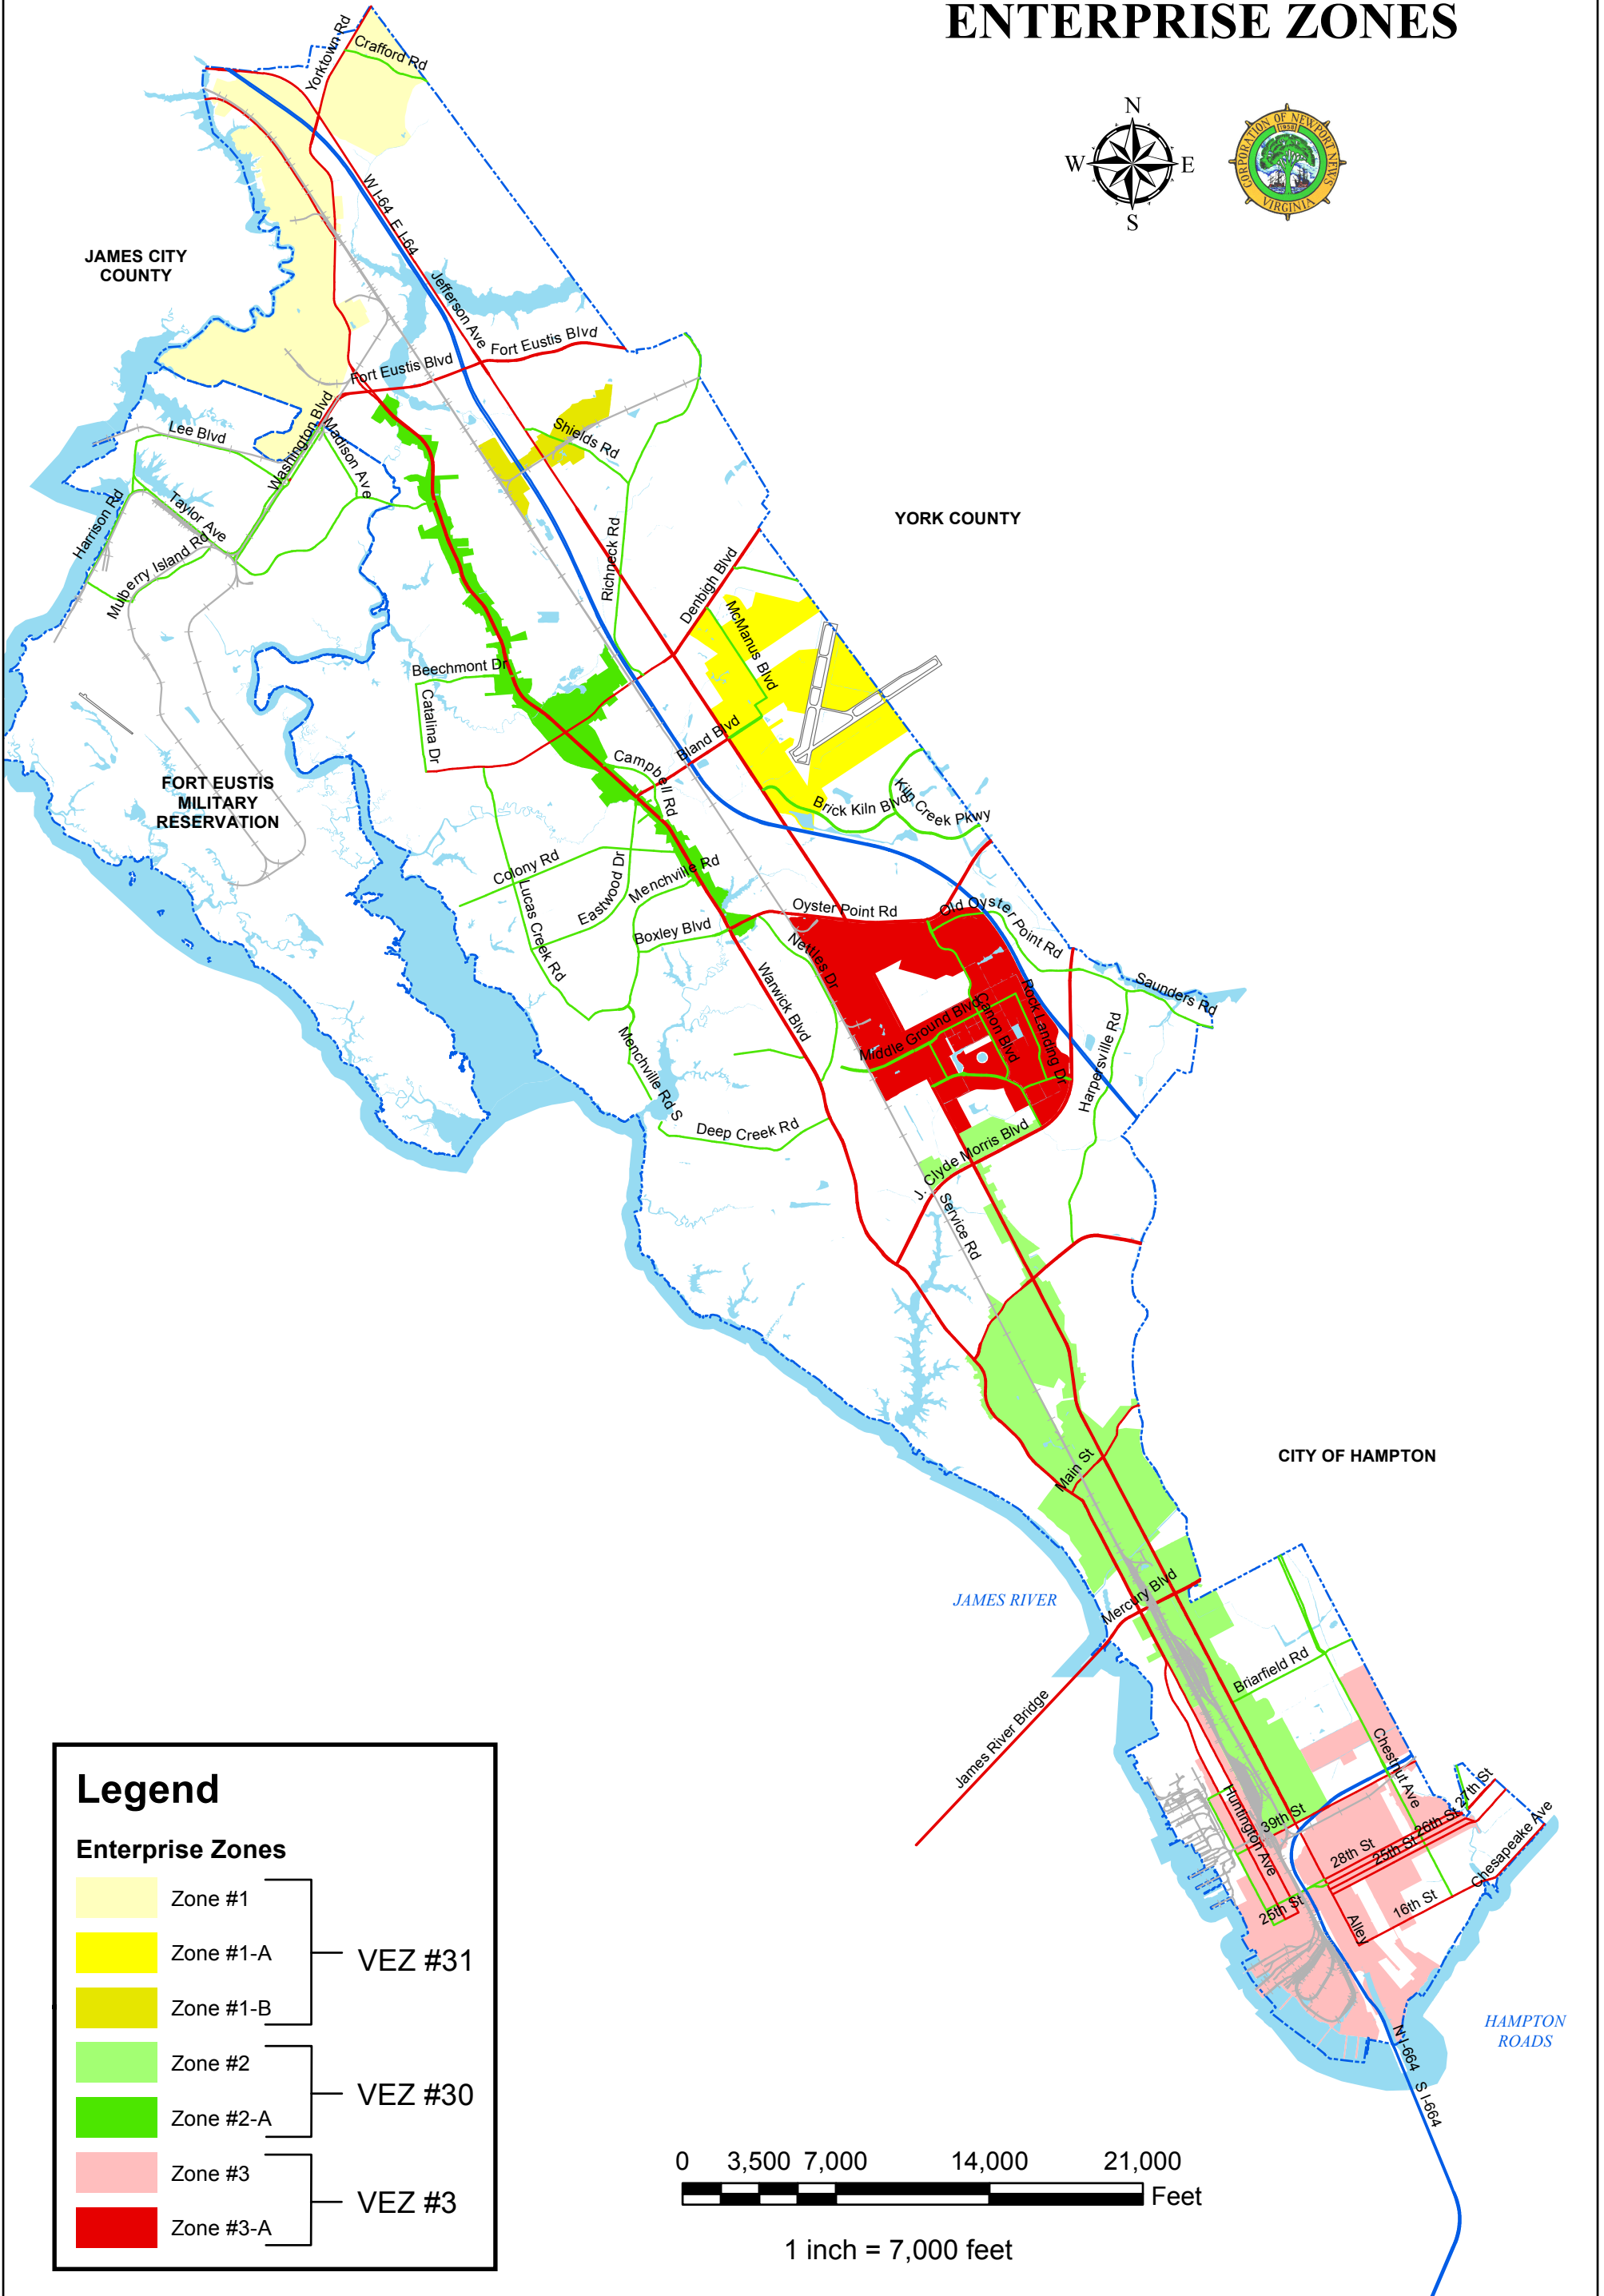

CITY OF NEWPORT NEWS ENTERPRISE ZONES

Legend

Enterprise Zones	
 Zone #1	VEZ #31
 Zone #1-A	
 Zone #1-B	
 Zone #2	VEZ #30
 Zone #2-A	
 Zone #3	VEZ #3
 Zone #3-A	

1 inch = 7,000 feet